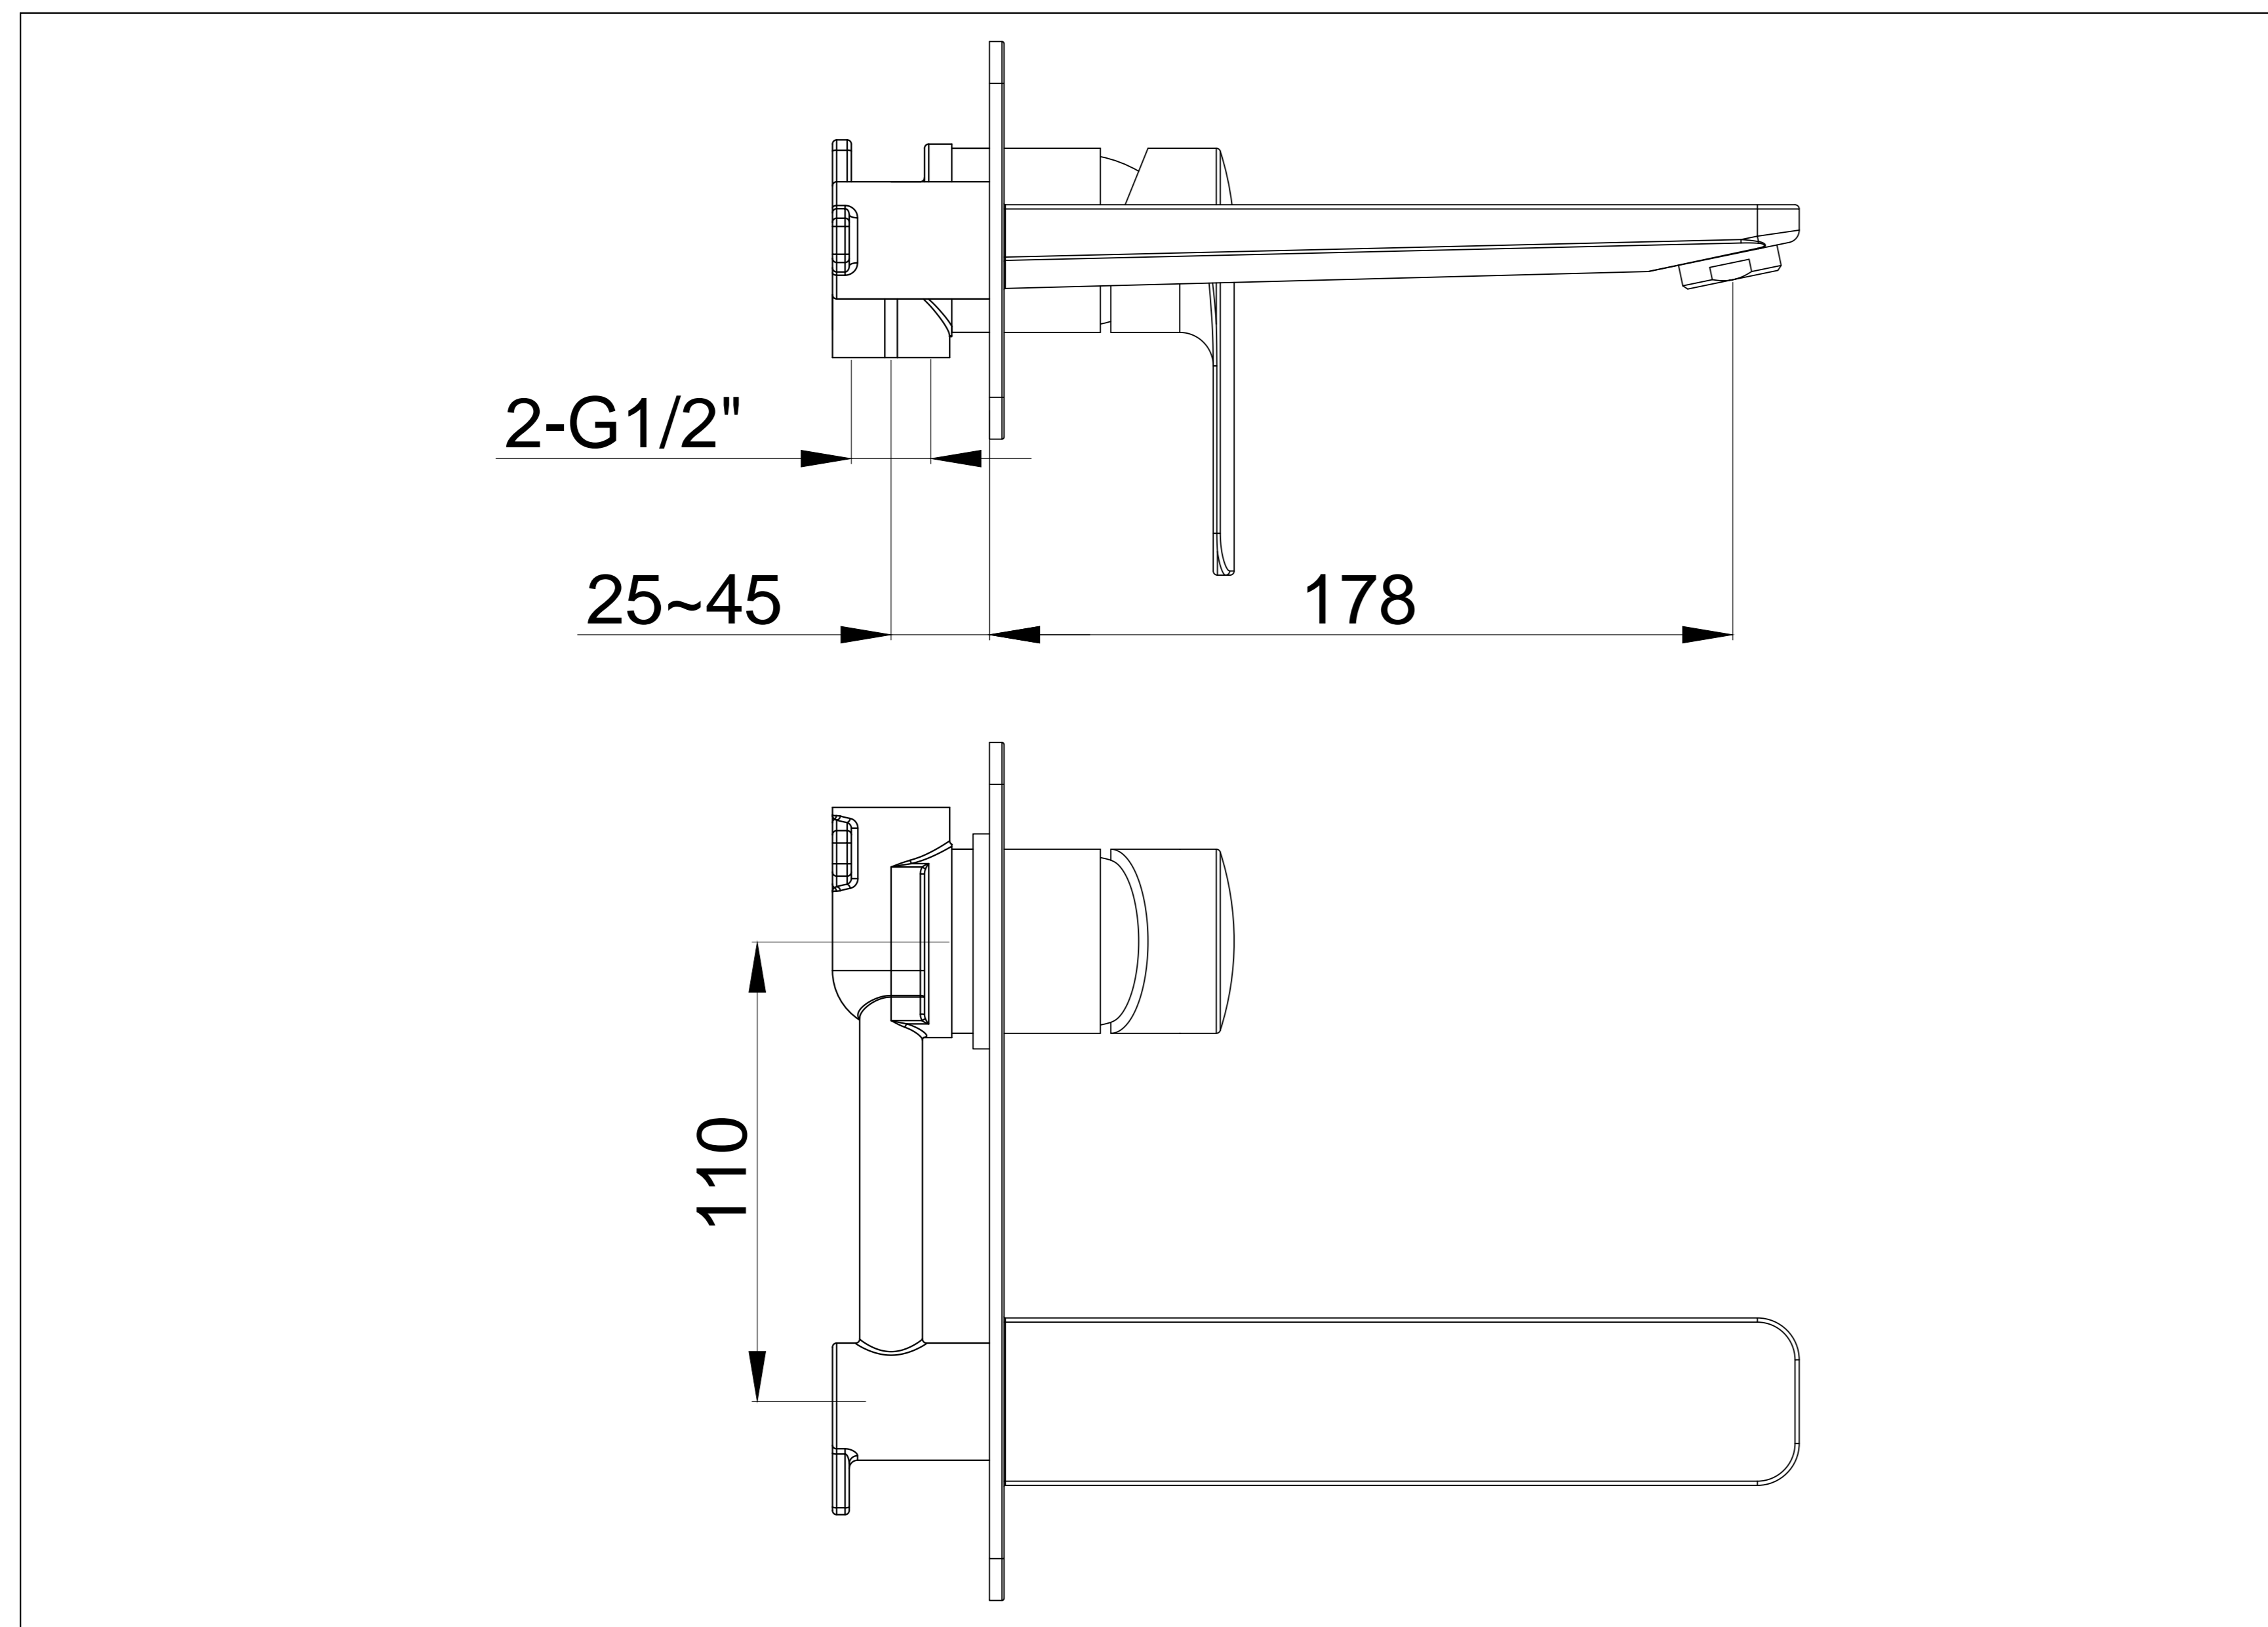

Technical Diagram

Head Office:
 15 Millbrook Industrial Estate,
 Sybron Way, Crowborough,
 East Sussex TN6 3DU
 T: 01530 835598
 E: sales@imexceramic.co.uk

www.imexceramic.co.uk

SUWMBAS

Suburb wall mounted basin
 mixer inc clicker waste

Installation Guide